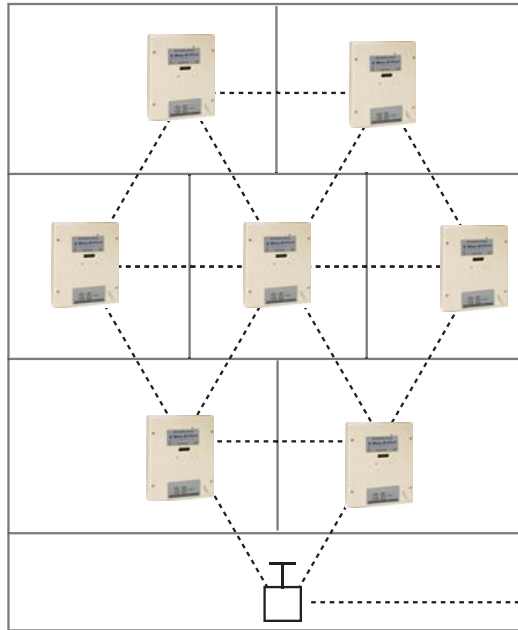

Description

The wireless gateway is a reliable, fully bidirectional gateway between the Internet/backbone network and the E-Mon wireless mesh network. It is compatible with standard communication protocols and can support multiple meter types on the same network. The wireless gateway provides simple remote configuration of the wireless devices and accurately transmits the energy data from the wireless network to E-Mon meter reading software for billing and analysis.

Features

- Compiles data from wireless transceivers and transmits data to E-Mon's meter reading software for billing and analysis.
- Interfaces with E-Mon D-Mon Class 4100 meters with built-in wireless transceivers as well as stand-alone transceivers connected to other metering devices such as gas, water and utility electric meters.
- Wireless mesh network operates in the 915 MHz license-free band. No cellular wireless service contracts are required.
- Fully self-configuring wireless mesh network allows for easy installation and configuration with no network management required.
- FCC certified not to interfere with existing infrastructure.
- 128 bit encryption on wireless network.
- Expandable local storage.
- Communication logs and automatic data recovery features.
- User and administration access control.

Model Numbers

Wireless Gateway	WGATEWAY
------------------	----------

Additional Components

Wireless Meter Reading Software	WRSOFT
---------------------------------	--------

E-Mon D-Mon Class 4100 Meters with built-in wireless transmitters.

Wireless Mesh Network Configuration Diagram

High Rise Apartment Building

One meter installed inside each tenant space.

One wireless gateway transmitting data to E-Mon Energy™ software via Internet, Ethernet or telephone communication.