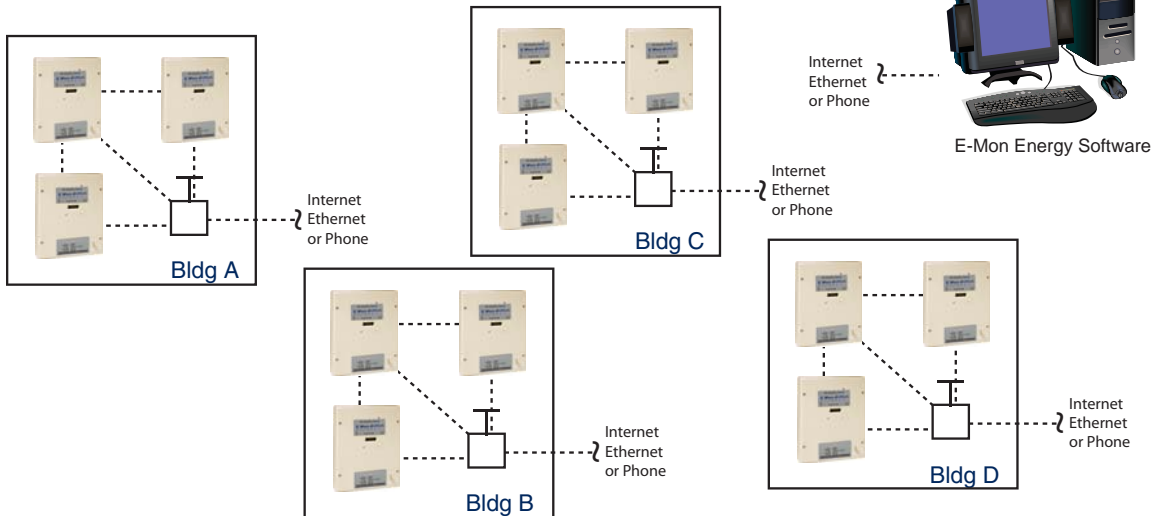

Description

The wireless gateway is a reliable, fully bidirectional gateway between the Internet/backbone network and the E-Mon wireless mesh network. It is compatible with standard communication protocols and can support multiple meter types on the same network. The wireless gateway provides simple remote configuration of the wireless devices and accurately transmits the energy data from the wireless network to E-Mon meter reading software for billing and analysis.

Features

- Compiles data from wireless transceivers and transmits data to E-Mon's meter reading software for billing and analysis.
- Interfaces with E-Mon D-Mon Class 4100 meters with built-in wireless transceivers as well as stand-alone transceivers connected to other metering devices such as gas, water and utility electric meters.
- Wireless mesh network operates in the 915 MHz license-free band. No cellular wireless service contracts are required.
- Fully self-configuring wireless mesh network allows for easy installation and configuration with no network management required.
- FCC certified not to interfere with existing infrastructure.
- 128 bit encryption on wireless network.
- Expandable local storage.
- Communication logs and automatic data recovery features.
- User and administration access control.

Wireless Mesh Network Configuration Diagram

High Rise Apartment Building

One meter installed inside each tenant space.

One wireless gateway transmitting data to E-Mon Energy™ software via Internet, Ethernet or telephone communication.

E-Mon Energy Software

Internet
Ethernet
or Phone

Garden Style Apartments

One meter installed inside each tenant space.

One wireless gateway installed inside each building transmitting data to E-Mon Energy™ software via Internet, Ethernet or telephone communication.